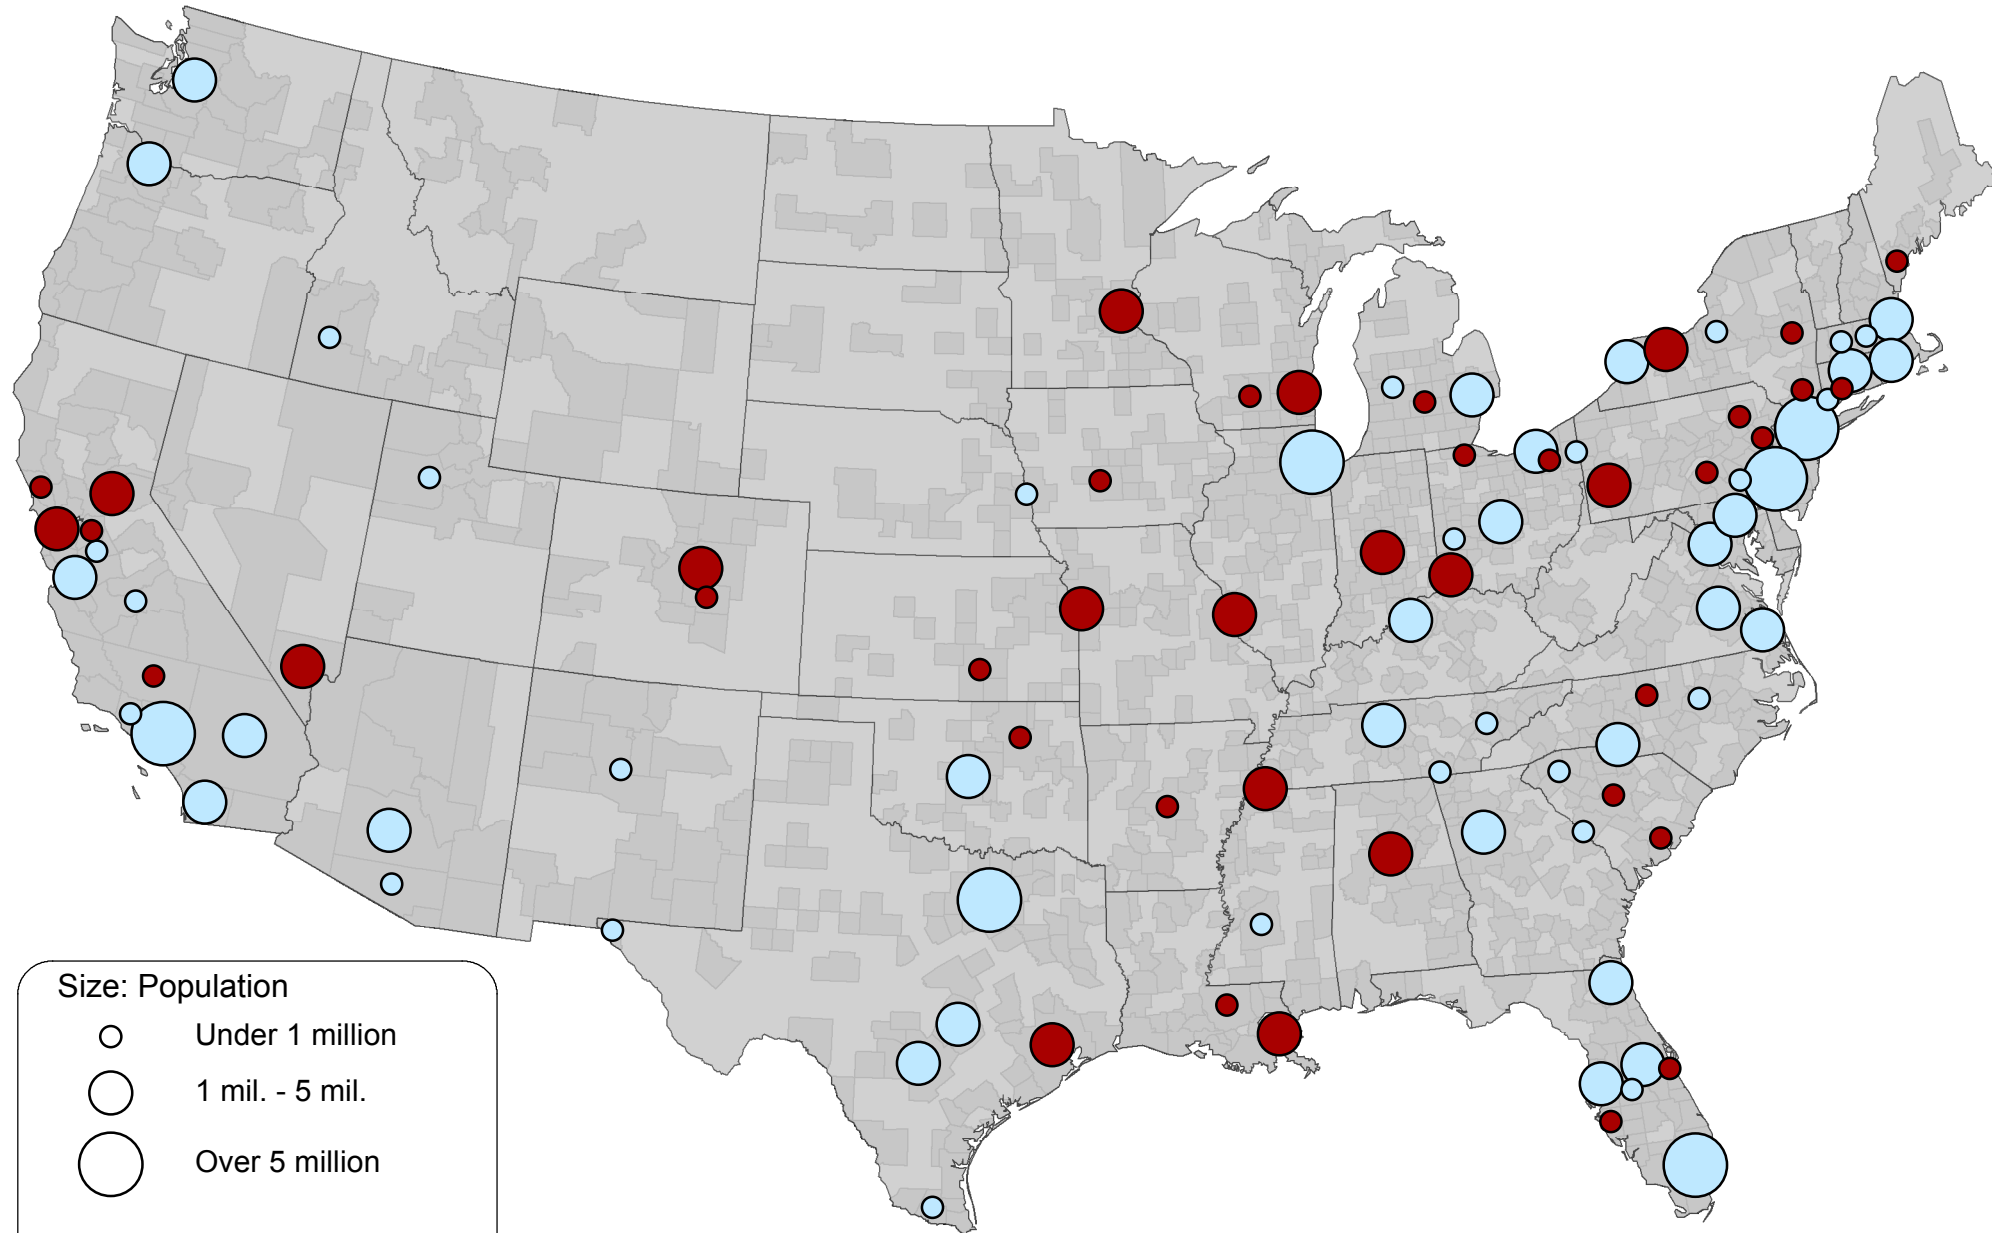

Violent crime rose in smaller metros, decreased in larger metros

Size: Population

- Under 1 million
- 1 mil. - 5 mil.
- Over 5 million

Color: Change in crime rate

- Decreasing crime rates
- Increasing crime rates

Sources: UCR Program Data: County-Level Detailed Offense Data, 2000-7 and 2000 Census

The Urban Institute
October 2010