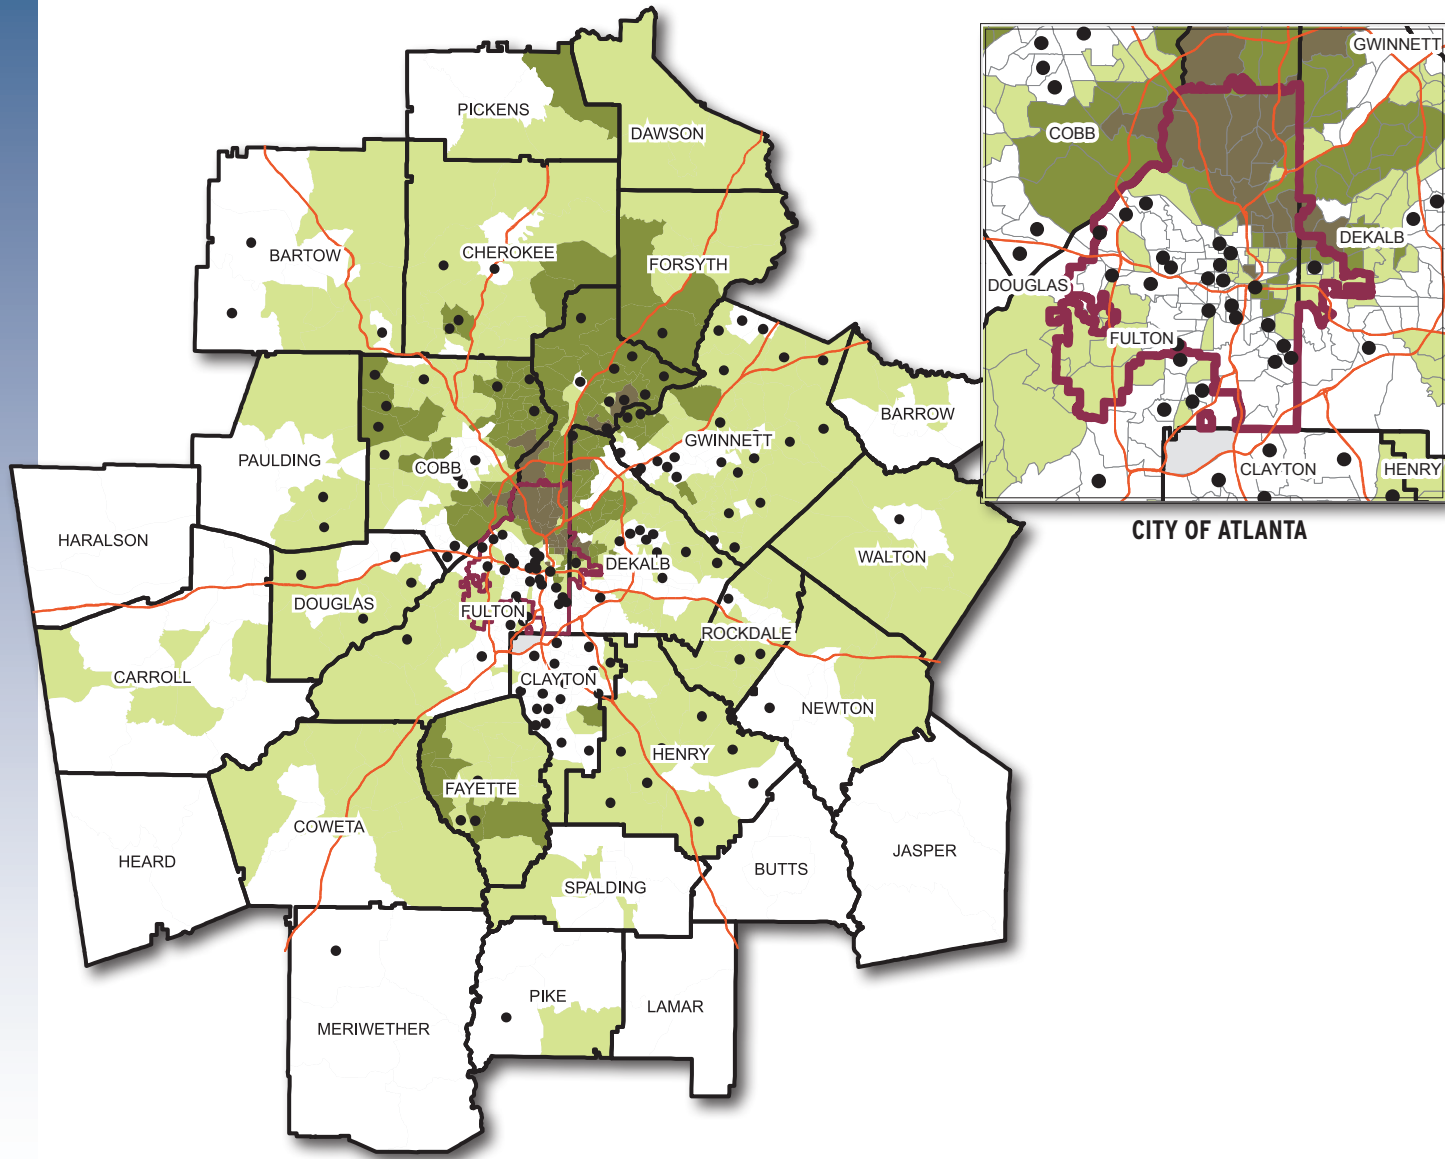

PER CAPITA INCOME LOWEST WHERE CONCENTRATION OF CHILDREN IS HIGH

LEGEND:

- Tracts with Largest Population under 18
- ▭ City of Atlanta

PER CAPITA INCOME

- ▭ \$3,704 - \$22,488
- ▭ \$22,488 - \$35,772
- ▭ \$35,772 - \$58,103
- ▭ \$58,103 - \$130,623