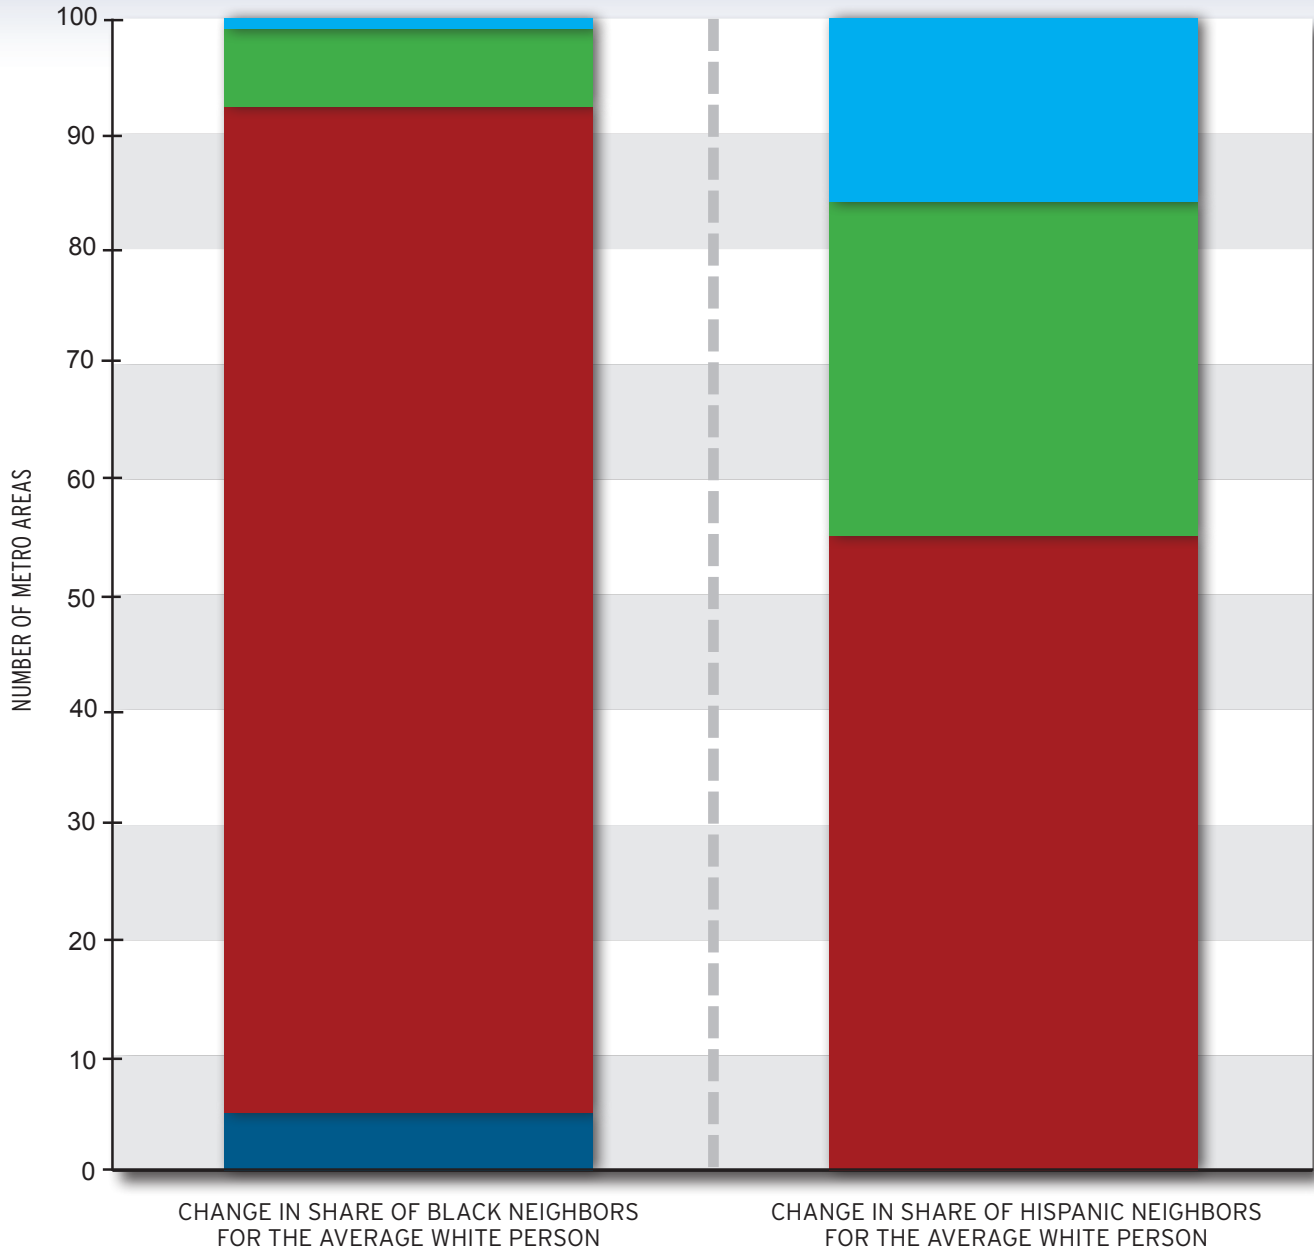

## ALL METROS SAW INCREASING DIVERSITY IN THE AVERAGE WHITE'S NEIGHBORHOOD SINCE 1980

- INCREASE GREATER THAN 10 PERCENTAGE POINTS (1980-2009)
- INCREASE 5-10 PERCENTAGE POINTS
- INCREASE LESS THAN 5 PERCENTAGE POINTS
- DECLINE