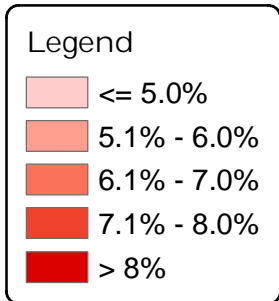

# Unemployment Rates in Metropolitan Washington D.C. Counties

Source: Preliminary Local Area Unemployment Statistics for July 2010

The Urban Institute  
September 2010