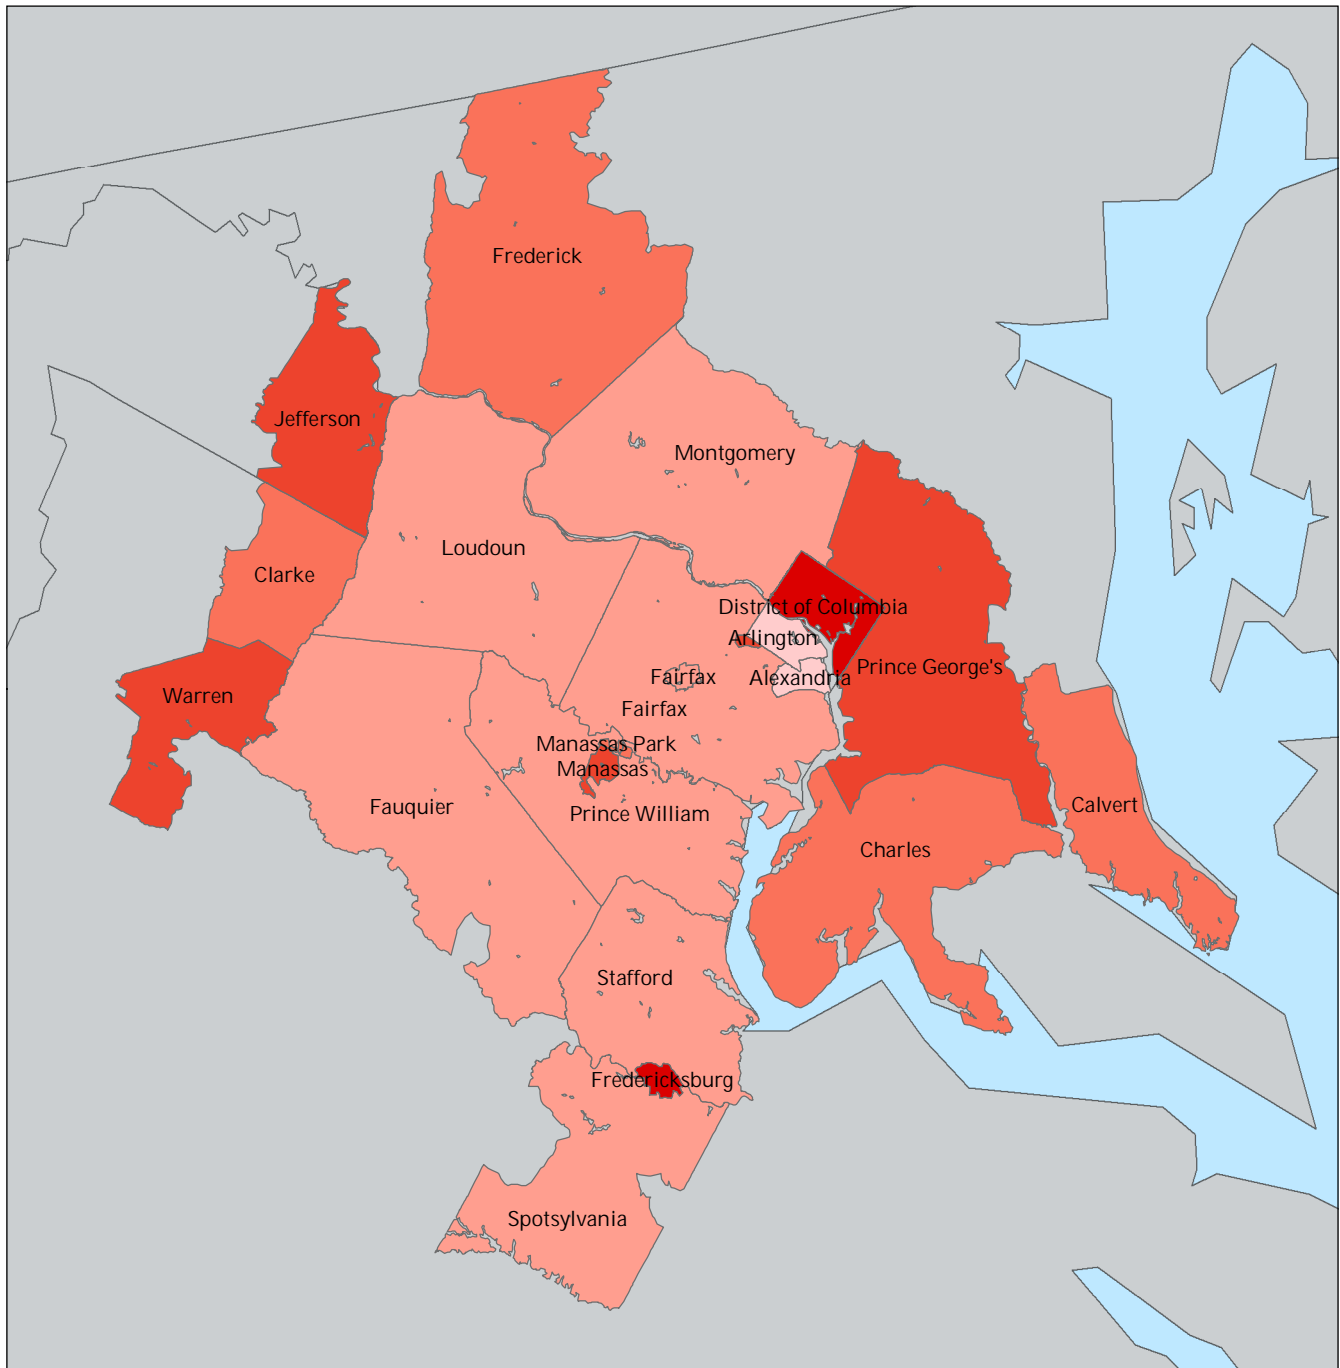

# Unemployment Rates in Metropolitan Washington D.C. Counties

Source: Preliminary Local Area Unemployment Statistics for July 2010

The Urban Institute  
September 2010