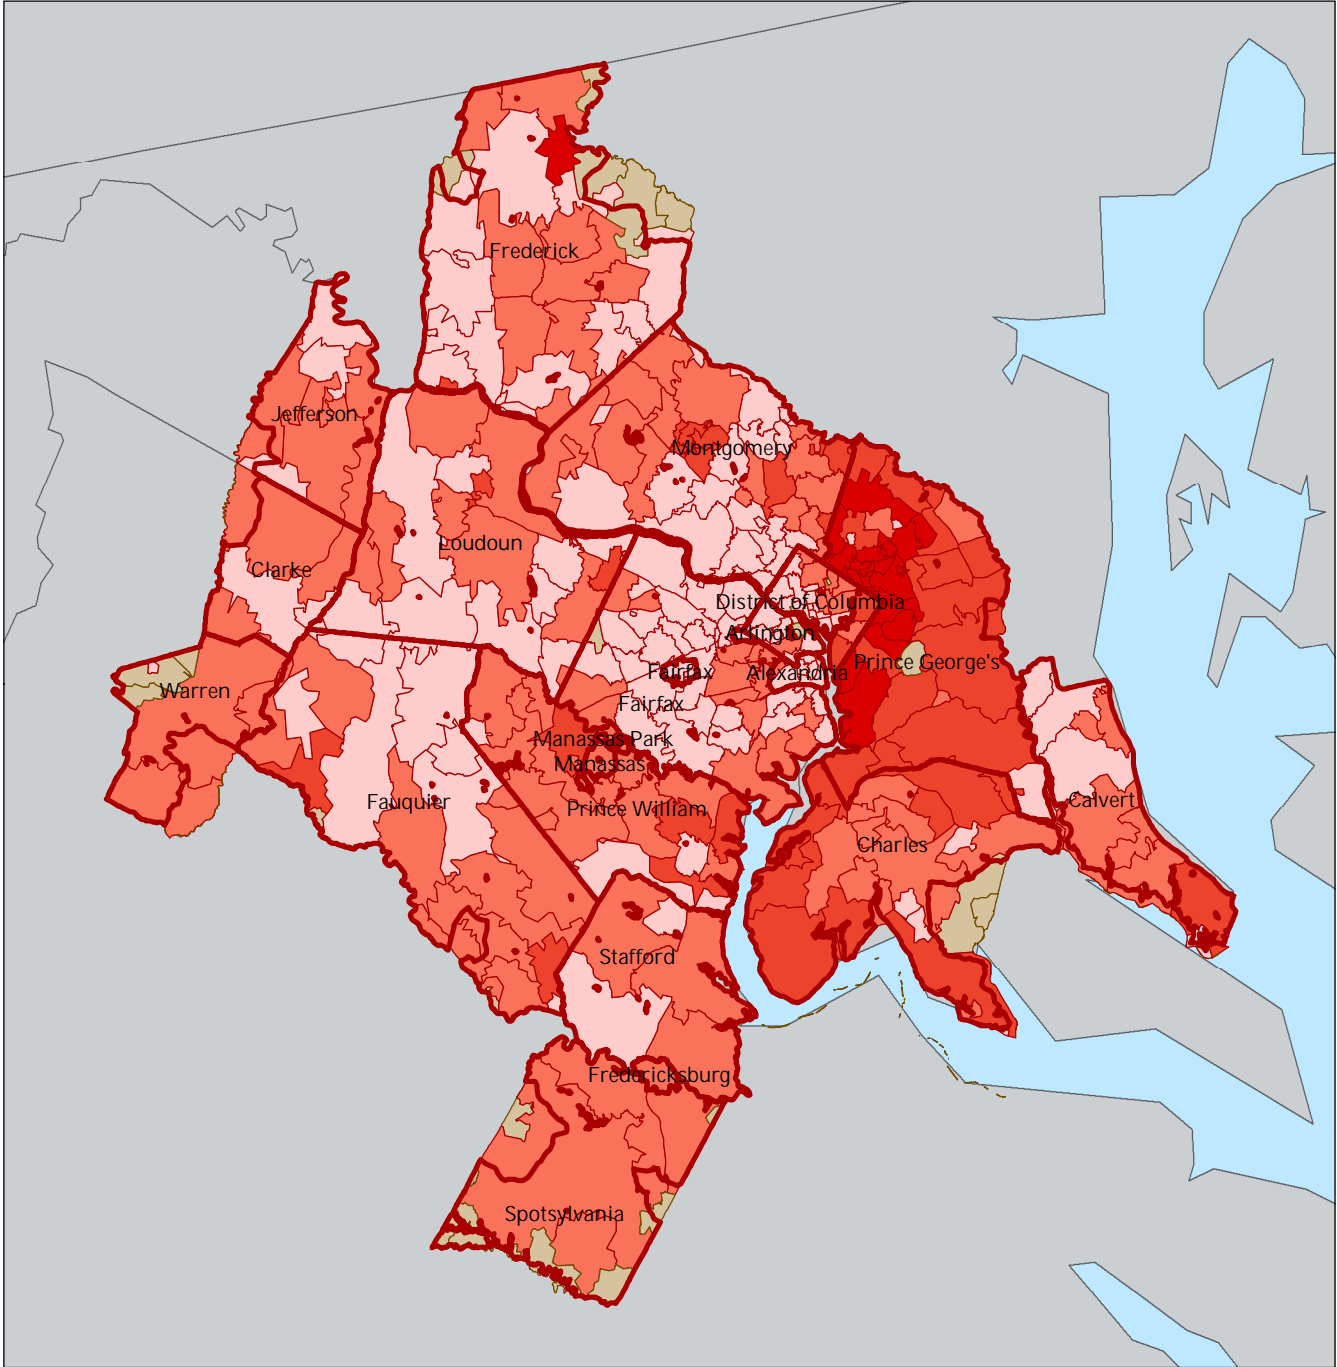

Foreclosure Inventory Rates for Metropolitan Washington D.C. Zipcodes

Source: Analysis by the Urban Institute of LPS Applied Analytics Data

The Urban Institute
September 2010