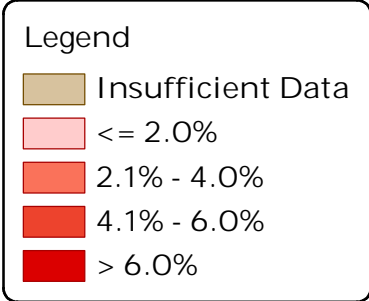

Foreclosure Inventory Rates for Metropolitan Washington D.C. Zipcodes

Source: Analysis by the Urban Institute of LPS Applied Analytics Data

The Urban Institute
September 2010